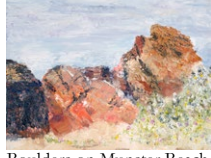

Boulders on Munster Beach
Port Edward KwaZulu Natal
South Africa,
Oil on Canvas,
75cm x 50cm
£75,000